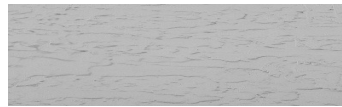

DETALII DESPRE CULORI

**Desert texture in
Tokyo Graphite
colour**

Aspect de beton architectural

Sand texture in Tokyo Graphite colour

Winter texture in Sydney Light colour

Ocean texture in Chicago Grey colour

Snow texture in Sydney Light colour

Cloud texture in Chicago Grey colour

Autumn texture in Chicago Grey and
Tokyo Graphite colours

Frost texture in Tokyo Graphite and
Sydney Light colours

Wave texture in Chicago Grey colour

Wind texture in Chicago Grey colour

Ice texture in Sydney Light colour

Lake texture in Sydney Light colour

Storm texture in Tokyo Graphite and Sydney Light colours

Rock texture in Sydney Light and Tokyo Graphite colours