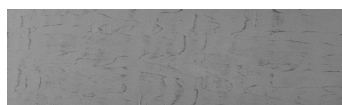

**Sand texture in
Tokyo Graphite
colour**

Aspect de beton arhitectural

Winter texture in Sydney Light colour

Ocean texture in Chicago Grey colour

Desert texture in Tokyo Graphite colour

Snow texture in Sydney Light colour

Cloud texture in Chicago Grey colour

Autumn texture in Chicago Grey and
Tokyo Graphite colours

Frost texture in Tokyo Graphite and
Sydney Light colours

Wave texture in Chicago Grey colour

Pentru mai multe informatii despre tencuieli si vopsele, accesati